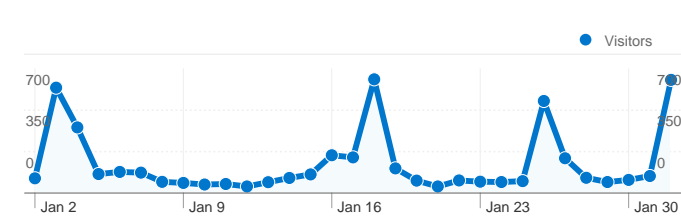

**Site Usage**

**5,529** Visits

**72.42%** Bounce Rate

**9,900** Pageviews

**00:01:43** Avg. Time on Site

**1.79** Pages/Visit

**71.73%** % New Visits

**Visitors Overview**

**4,506 people visited this site**

**5,529** Visits

**4,506** Absolute Unique Visitors

**9,900** Pageviews

**1.79** Average Pageviews

**00:01:43** Time on Site

**72.42%** Bounce Rate

**71.73%** New Visits

**5,529 visits came from 74 countries/territories**

Site Usage

| Country/Territory  | Visits   | Pages/Visit  | Avg. Time on Site   | % New Visits   | Bounce Rate |
|--|--|--|---|--|-------------|
| <b>Visits</b><br><b>5,529</b><br>% of Site Total:<br>100.00% | <b>Pages/Visit</b><br><b>1.79</b><br>Site Avg:<br>1.79 (0.00%) | <b>Avg. Time on Site</b><br><b>00:01:43</b><br>Site Avg:<br>00:01:43 (0.00%) | <b>% New Visits</b><br><b>71.80%</b><br>Site Avg:<br>71.73% (0.10%) | <b>Bounce Rate</b><br><b>72.42%</b><br>Site Avg:<br>72.42% (0.00%) |             |
| United States  | 2,715  | 1.44   | 00:01:07  | 84.46%   | 79.01%      |
| Canada   | 1,816  | 2.26   | 00:02:24  | 49.23%   | 64.26%      |
| United Kingdom   | 216  | 1.55   | 00:01:17  | 79.17%   | 75.93%      |
| New Zealand  | 197  | 3.08   | 00:03:30  | 76.65%   | 47.21%      |
| Australia  | 102  | 2.00   | 00:04:00  | 62.75%   | 60.78%      |
| Ireland  | 72   | 1.35   | 00:01:21  | 88.89%   | 84.72%      |
| Germany  | 41   | 1.85   | 00:02:13  | 87.80%   | 58.54%      |
| Sweden   | 27   | 1.85   | 00:02:24  | 74.07%   | 66.67%      |
| (not set)  | 26   | 1.42   | 00:01:35  | 96.15%   | 80.77%      |

**Pages on this site were viewed a total of 9,900 times**

**9,900 Pageviews**

**8,102 Unique Views**

**72.42% Bounce Rate**