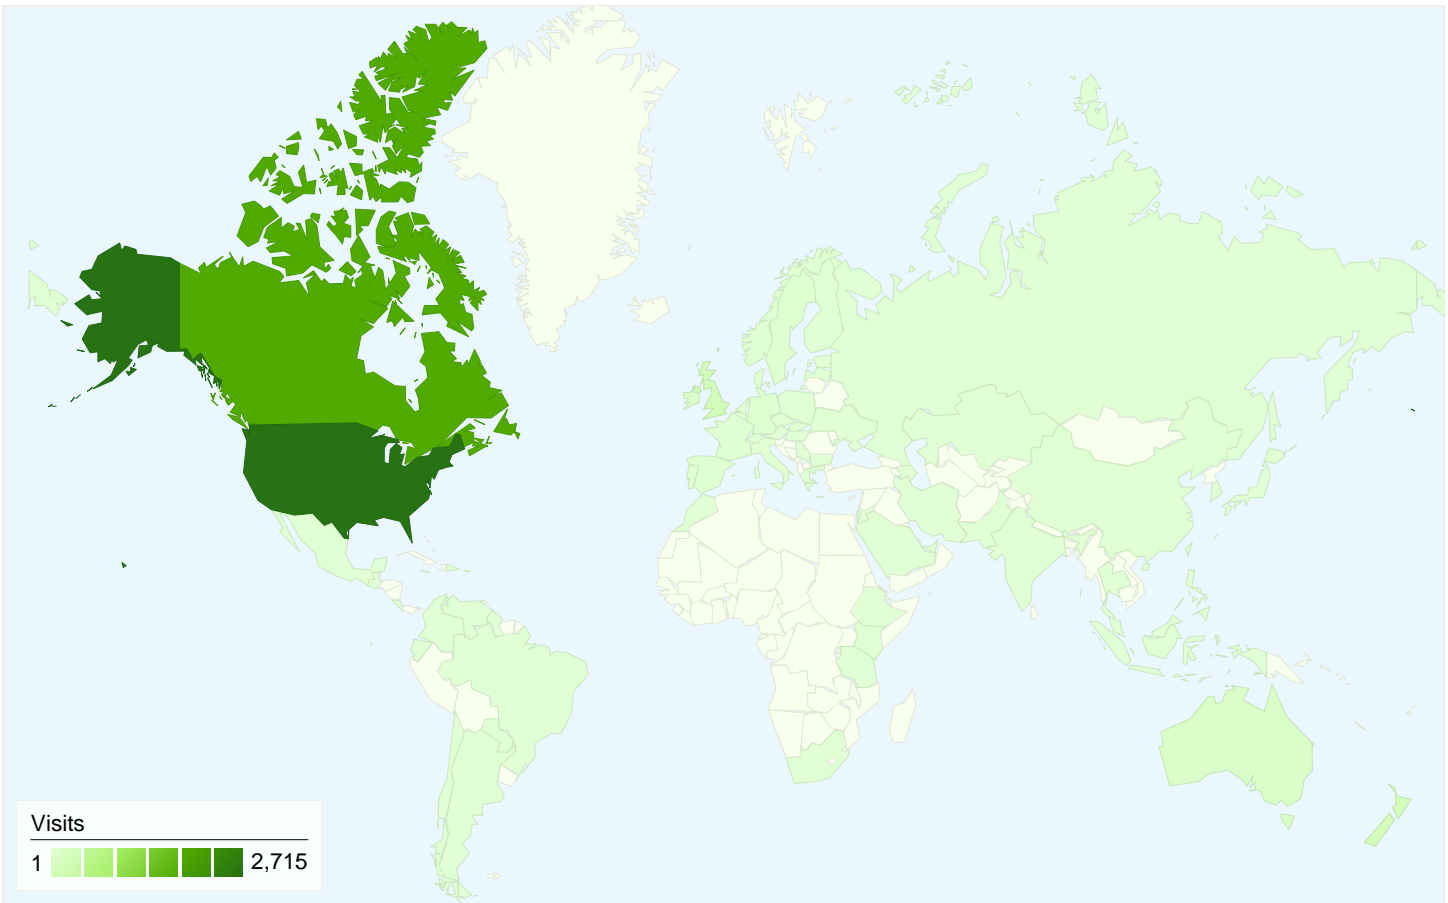

**Visitors**  
**4,506**

**Map Overlay**

**Traffic Sources Overview**

- **Referring Sites**  
4,181.00 (75.62%)
- **Search Engines**  
765.00 (13.84%)
- **Direct Traffic**  
534.00 (9.66%)
- **Other**  
49 (0.89%)

**4,506 people visited this site**

**5,529** Visits

**4,506** Absolute Unique Visitors

**9,900** Pageviews

**1.79** Average Pageviews

**00:01:43** Time on Site

**72.42%** Bounce Rate

**71.73%** New Visits

All traffic sources sent a total of 5,529 visits

9.66% Direct Traffic

75.62% Referring Sites

13.84% Search Engines

- **Referring Sites**  
4,181.00 (75.62%)
- **Search Engines**  
765.00 (13.84%)
- **Direct Traffic**  
534.00 (9.66%)
- **Other**  
49 (0.89%)

**5,529 visits came from 74 countries/territories**

Site Usage

| Country/Territory  | Visits   | Pages/Visit  | Avg. Time on Site   | % New Visits   | Bounce Rate |
|--|--|--|---|--|-------------|
| <b>Visits</b><br><b>5,529</b><br>% of Site Total:<br>100.00% | <b>Pages/Visit</b><br><b>1.79</b><br>Site Avg:<br>1.79 (0.00%) | <b>Avg. Time on Site</b><br><b>00:01:43</b><br>Site Avg:<br>00:01:43 (0.00%) | <b>% New Visits</b><br><b>71.80%</b><br>Site Avg:<br>71.73% (0.10%) | <b>Bounce Rate</b><br><b>72.42%</b><br>Site Avg:<br>72.42% (0.00%) |             |
| United States  | 2,715  | 1.44   | 00:01:07  | 84.46%   | 79.01%      |
| Canada   | 1,816  | 2.26   | 00:02:24  | 49.23%   | 64.26%      |
| United Kingdom   | 216  | 1.55   | 00:01:17  | 79.17%   | 75.93%      |
| New Zealand  | 197  | 3.08   | 00:03:30  | 76.65%   | 47.21%      |
| Australia  | 102  | 2.00   | 00:04:00  | 62.75%   | 60.78%      |
| Ireland  | 72   | 1.35   | 00:01:21  | 88.89%   | 84.72%      |
| Germany  | 41   | 1.85   | 00:02:13  | 87.80%   | 58.54%      |
| Sweden   | 27   | 1.85   | 00:02:24  | 74.07%   | 66.67%      |
| (not set)  | 26   | 1.42   | 00:01:35  | 96.15%   | 80.77%      |