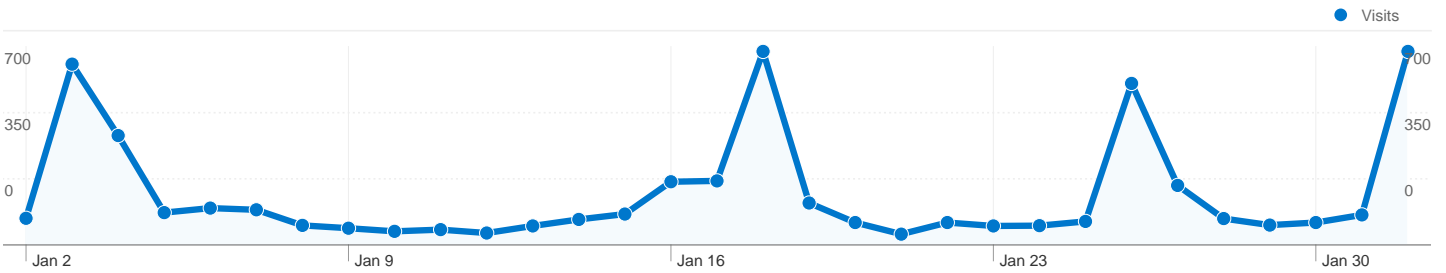

All traffic sources sent a total of 5,529 visits

9.66% Direct Traffic

75.62% Referring Sites

13.84% Search Engines

- **Referring Sites**
  4,181.00 (75.62%)
- **Search Engines**
  765.00 (13.84%)
- **Direct Traffic**
  534.00 (9.66%)
- **Other**
  49 (0.89%)

Top Traffic Sources

Sources	Visits	% visits	Keywords	Visits	% visits
letsrun.com (referral)	1,711	30.95%	athletics illustrated	126	16.47%
google (organic)	683	12.35%	shalane flanagan	113	14.77%
(direct) ((none))	534	9.66%	(not provided)	40	5.23%
facebook.com (referral)	358	6.47%	athletics illustrated com	16	2.09%
can.milesplit.com (referral)	336	6.08%	nick symmonds com	14	1.83%