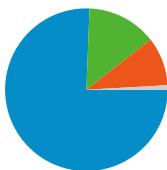

**Site Usage**

**5,529** Visits

**72.42%** Bounce Rate

**9,900** Pageviews

**00:01:43** Avg. Time on Site

**1.79** Pages/Visit

**71.73%** % New Visits

**Visitors Overview**

**Visitors**  
**4,506**

**Map Overlay**

**Traffic Sources Overview**

- **Referring Sites**  
4,181.00 (75.62%)
- **Search Engines**  
765.00 (13.84%)
- **Direct Traffic**  
534.00 (9.66%)
- **Other**  
49 (0.89%)

**5,529 visits came from 74 countries/territories**

Site Usage

| Country/Territory  | Visits   | Pages/Visit  | Avg. Time on Site   | % New Visits   | Bounce Rate |
|--|--|--|---|--|-------------|
| <b>Visits</b><br><b>5,529</b><br>% of Site Total:<br>100.00% | <b>Pages/Visit</b><br><b>1.79</b><br>Site Avg:<br>1.79 (0.00%) | <b>Avg. Time on Site</b><br><b>00:01:43</b><br>Site Avg:<br>00:01:43 (0.00%) | <b>% New Visits</b><br><b>71.80%</b><br>Site Avg:<br>71.73% (0.10%) | <b>Bounce Rate</b><br><b>72.42%</b><br>Site Avg:<br>72.42% (0.00%) |             |
| United States  | 2,715  | 1.44   | 00:01:07  | 84.46%   | 79.01%      |
| Canada   | 1,816  | 2.26   | 00:02:24  | 49.23%   | 64.26%      |
| United Kingdom   | 216  | 1.55   | 00:01:17  | 79.17%   | 75.93%      |
| New Zealand  | 197  | 3.08   | 00:03:30  | 76.65%   | 47.21%      |
| Australia  | 102  | 2.00   | 00:04:00  | 62.75%   | 60.78%      |
| Ireland  | 72   | 1.35   | 00:01:21  | 88.89%   | 84.72%      |
| Germany  | 41   | 1.85   | 00:02:13  | 87.80%   | 58.54%      |
| Sweden   | 27   | 1.85   | 00:02:24  | 74.07%   | 66.67%      |
| (not set)  | 26   | 1.42   | 00:01:35  | 96.15%   | 80.77%      |

**Pages on this site were viewed a total of 9,900 times**

**9,900 Pageviews**

**8,102 Unique Views**

**72.42% Bounce Rate**