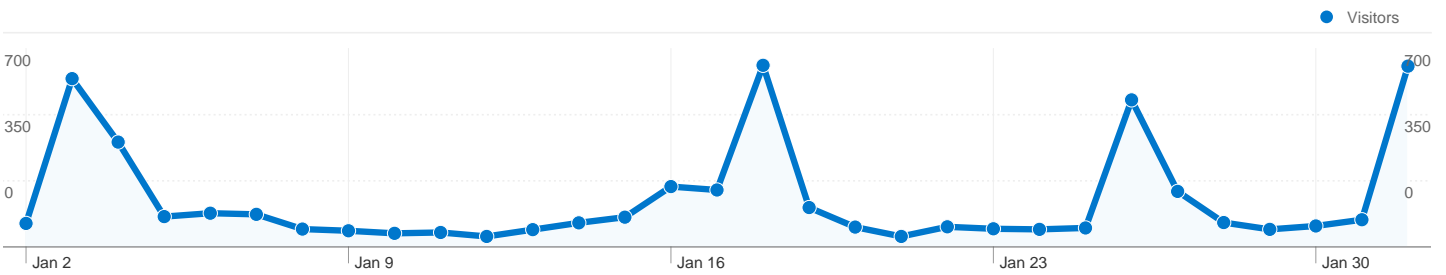

**Site Usage**

**5,529** Visits

**72.42%** Bounce Rate

**9,900** Pageviews

**00:01:43** Avg. Time on Site

**1.79** Pages/Visit

**71.73%** % New Visits

**Visitors Overview**

**Visitors**  
**4,506**

**Map Overlay**

**Traffic Sources Overview**

- **Referring Sites**  
4,181.00 (75.62%)
- **Search Engines**  
765.00 (13.84%)
- **Direct Traffic**  
534.00 (9.66%)
- **Other**  
49 (0.89%)

**4,506 people visited this site**

**5,529** Visits

**4,506** Absolute Unique Visitors

**9,900** Pageviews

**1.79** Average Pageviews

**00:01:43** Time on Site

**72.42%** Bounce Rate

**71.73%** New Visits

**Pages on this site were viewed a total of 9,900 times**

**9,900 Pageviews**

**8,102 Unique Views**

**72.42% Bounce Rate**