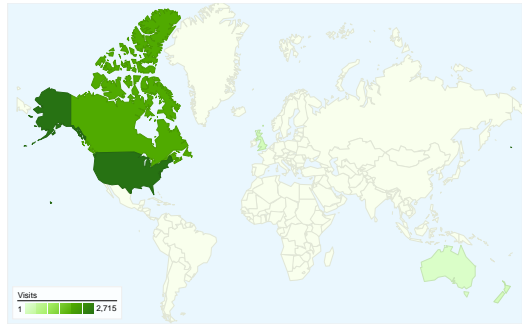

**Site Usage**

**5,529** Visits

**72.42%** Bounce Rate

**9,900** Pageviews

**00:01:43** Avg. Time on Site

**1.79** Pages/Visit

**71.73%** % New Visits

**Visitors Overview**

**Visitors**  
**4,506**

**Map Overlay**

**Traffic Sources Overview**

- **Referring Sites**  
4,181.00 (75.62%)
- **Search Engines**  
765.00 (13.84%)
- **Direct Traffic**  
534.00 (9.66%)
- **Other**  
49 (0.89%)

All traffic sources sent a total of 5,529 visits

9.66% Direct Traffic

75.62% Referring Sites

13.84% Search Engines

- **Referring Sites**  
4,181.00 (75.62%)
- **Search Engines**  
765.00 (13.84%)
- **Direct Traffic**  
534.00 (9.66%)
- **Other**  
49 (0.89%)

**5,529 visits came from 74 countries/territories**

Site Usage

| Country/Territory  | Visits   | Pages/Visit  | Avg. Time on Site   | % New Visits   | Bounce Rate |
|--|--|--|---|--|-------------|
| <b>Visits</b><br><b>5,529</b><br>% of Site Total:<br>100.00% | <b>Pages/Visit</b><br><b>1.79</b><br>Site Avg:<br>1.79 (0.00%) | <b>Avg. Time on Site</b><br><b>00:01:43</b><br>Site Avg:<br>00:01:43 (0.00%) | <b>% New Visits</b><br><b>71.80%</b><br>Site Avg:<br>71.73% (0.10%) | <b>Bounce Rate</b><br><b>72.42%</b><br>Site Avg:<br>72.42% (0.00%) |             |
| United States  | 2,715  | 1.44   | 00:01:07  | 84.46%   | 79.01%      |
| Canada   | 1,816  | 2.26   | 00:02:24  | 49.23%   | 64.26%      |
| United Kingdom   | 216  | 1.55   | 00:01:17  | 79.17%   | 75.93%      |
| New Zealand  | 197  | 3.08   | 00:03:30  | 76.65%   | 47.21%      |
| Australia  | 102  | 2.00   | 00:04:00  | 62.75%   | 60.78%      |
| Ireland  | 72   | 1.35   | 00:01:21  | 88.89%   | 84.72%      |
| Germany  | 41   | 1.85   | 00:02:13  | 87.80%   | 58.54%      |
| Sweden   | 27   | 1.85   | 00:02:24  | 74.07%   | 66.67%      |
| (not set)  | 26   | 1.42   | 00:01:35  | 96.15%   | 80.77%      |