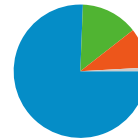

**4,506 people visited this site**

**5,529** Visits

**4,506** Absolute Unique Visitors

**9,900** Pageviews

**1.79** Average Pageviews

**00:01:43** Time on Site

**72.42%** Bounce Rate

**71.73%** New Visits

**Technical Profile**

| Browser                  | Visits | % visits |
|--------------------------|--------|----------|
| Internet Explorer        | 1,513  | 27.36%   |
| Firefox                  | 1,369  | 24.76%   |
| Chrome                   | 1,178  | 21.31%   |
| Safari                   | 1,118  | 20.22%   |
| Mozilla Compatible Agent | 211    | 3.82%    |

All traffic sources sent a total of 5,529 visits

9.66% Direct Traffic

75.62% Referring Sites

13.84% Search Engines

- **Referring Sites**  
4,181.00 (75.62%)
- **Search Engines**  
765.00 (13.84%)
- **Direct Traffic**  
534.00 (9.66%)
- **Other**  
49 (0.89%)